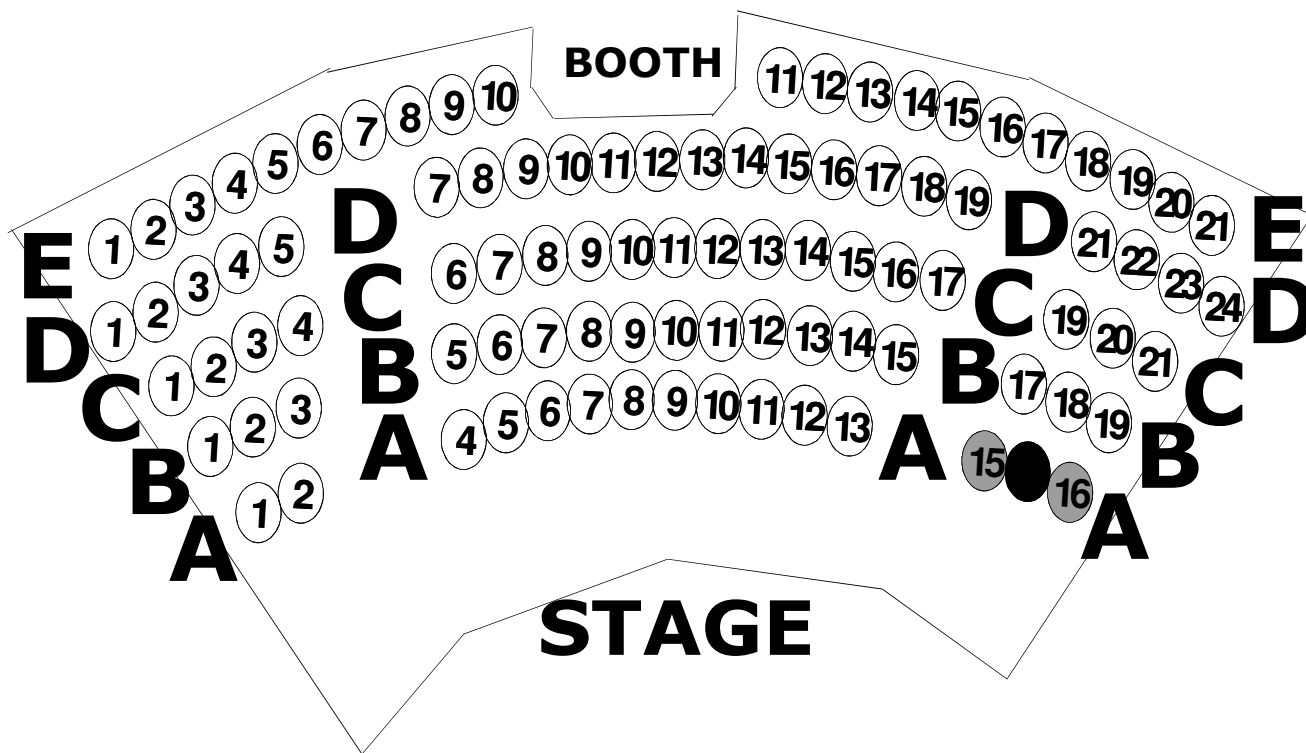

Ticket prices are as follows:

	Adult	Senior	Student/Military
Comedy/Drama	$17	$14	$14
Musical	$20	$17	$17
SPOTLIGHT SEASON	$130	$110	$110
FULL SEASON	$145	$125	$125
SPECIAL PRICING - ARTS FESTIVAL WEEKEND ONLY			
	$130	$110	$110

MCT senior pricing is for 62 and older.

Season Ticket Application 2008-2009 Season

Name _____

Address _____

City _____

State _____ Zip _____

Phone _____

Email _____

SEATING

Spot/Full		Price
___/___	Adult	$ _____
___/___	Senior	$ _____
___/___	Student	$ _____
___/___	Military	$ _____

Fri   Sat   Sun

1st   ☐   ☐   ☐

2nd   ☐   ☐   ☐

3rd   ☐   ☐   ☐

OPEN SEATING   ☐

We match last years seats or call for specific seat choices when we receive payment. You can choose an open seat option if you don't want to set a specific date.

PAYMENT

Please make checks payable to
Melbourne Civic Theatre

Check enclosed: $ _____

☐ Visa   ☐ MC   ☐ AMEX   ☐ DISCOVER

Number _____

Expiration Date _____

Signature _____